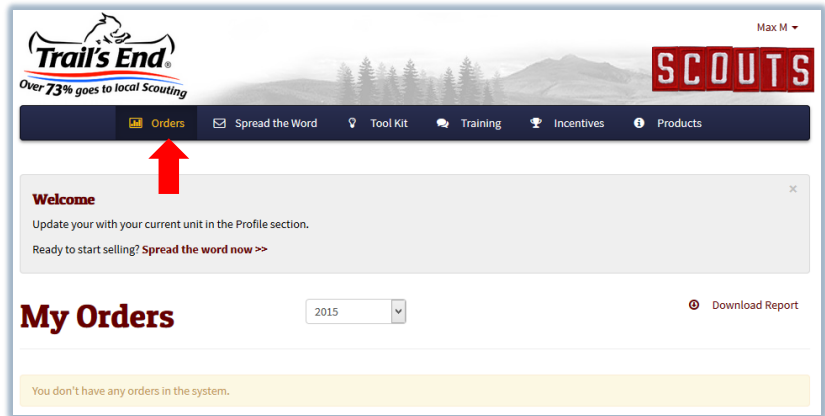

4. Go to the **Orders** page to view your orders.