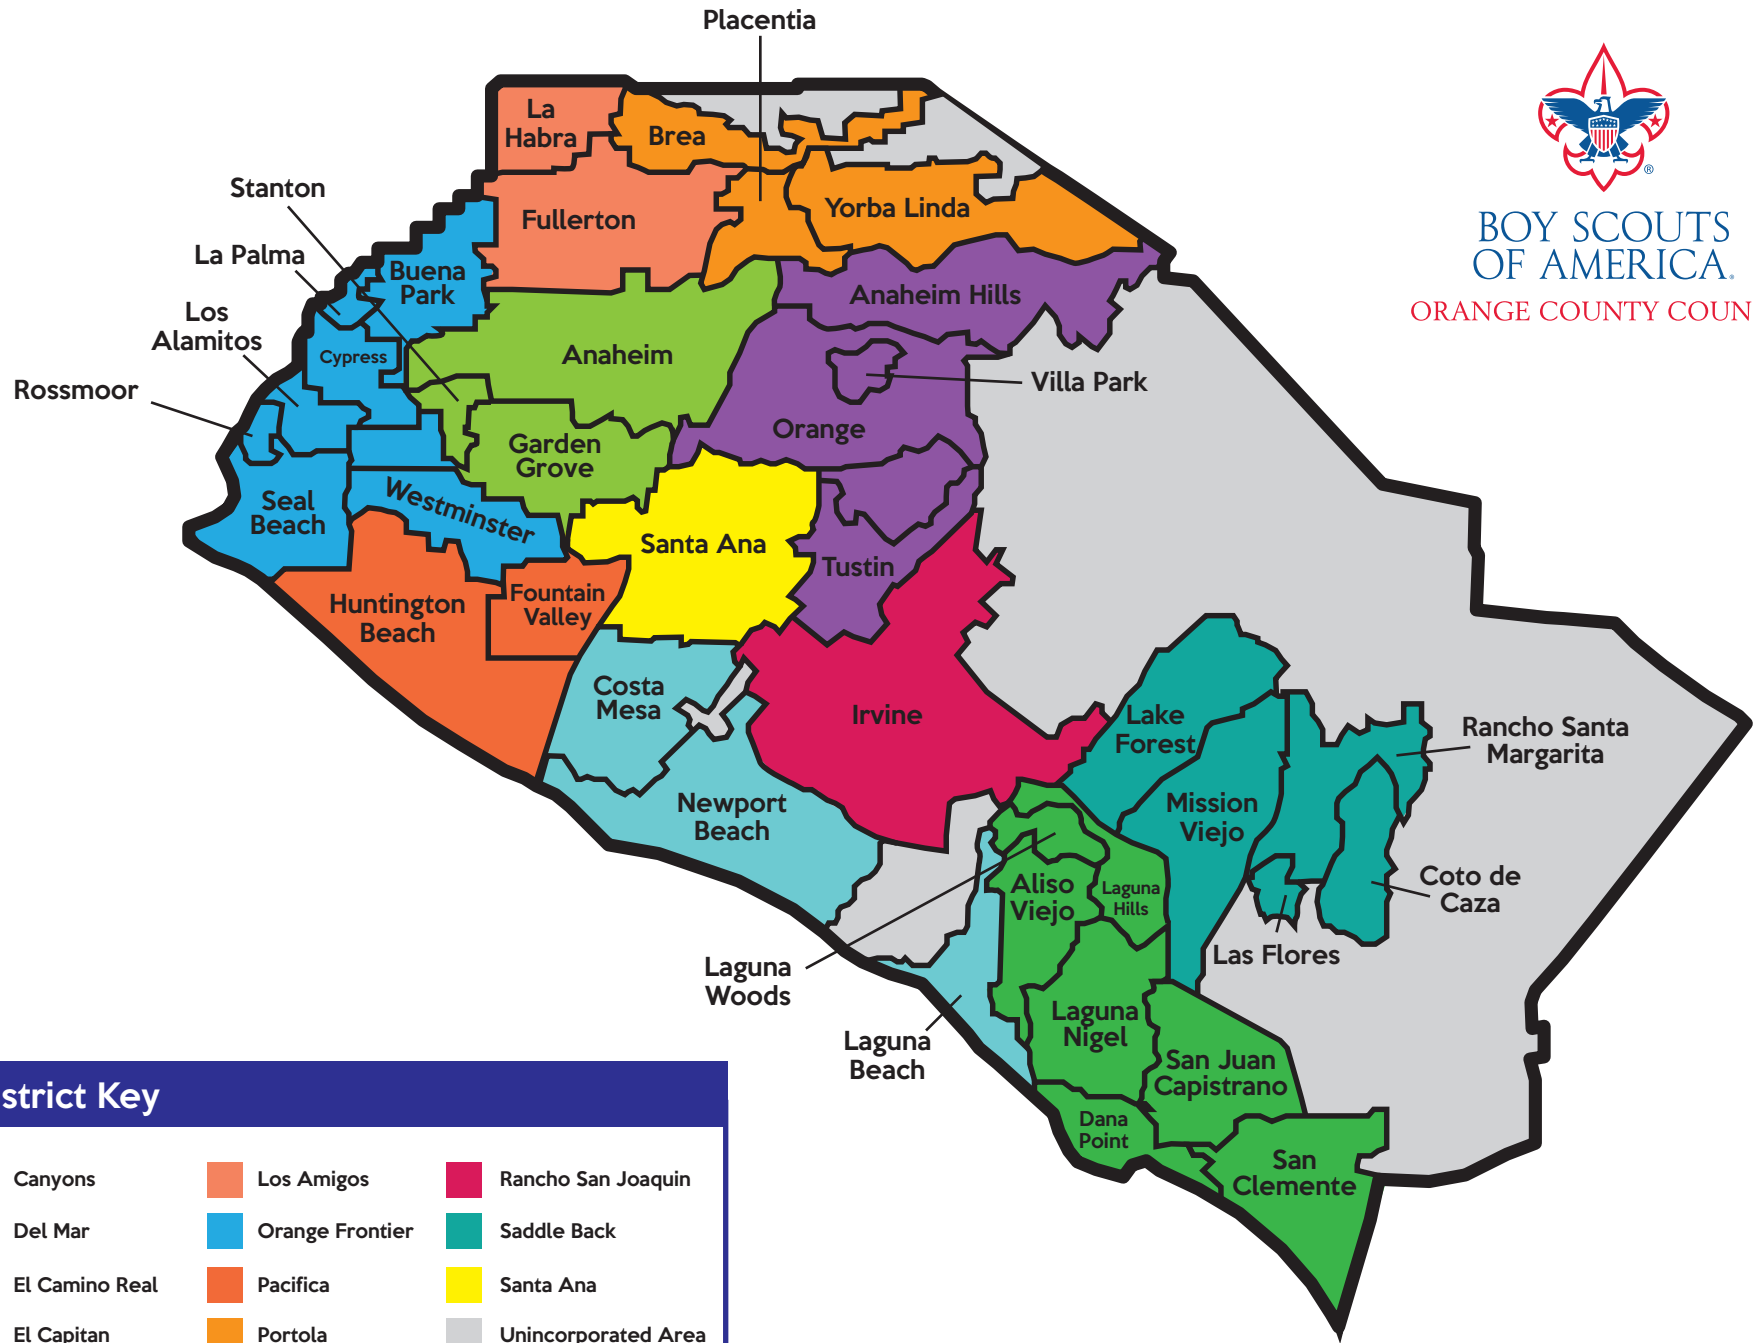

BOY SCOUTS
OF AMERICA.
ORANGE COUNTY COUNCIL

District Key

 Canyons	 Los Amigos	 Rancho San Joaquin
 Del Mar	 Orange Frontier	 Saddle Back
 El Camino Real	 Pacifica	 Santa Ana
 El Capitan	 Portola	 Unincorporated Area