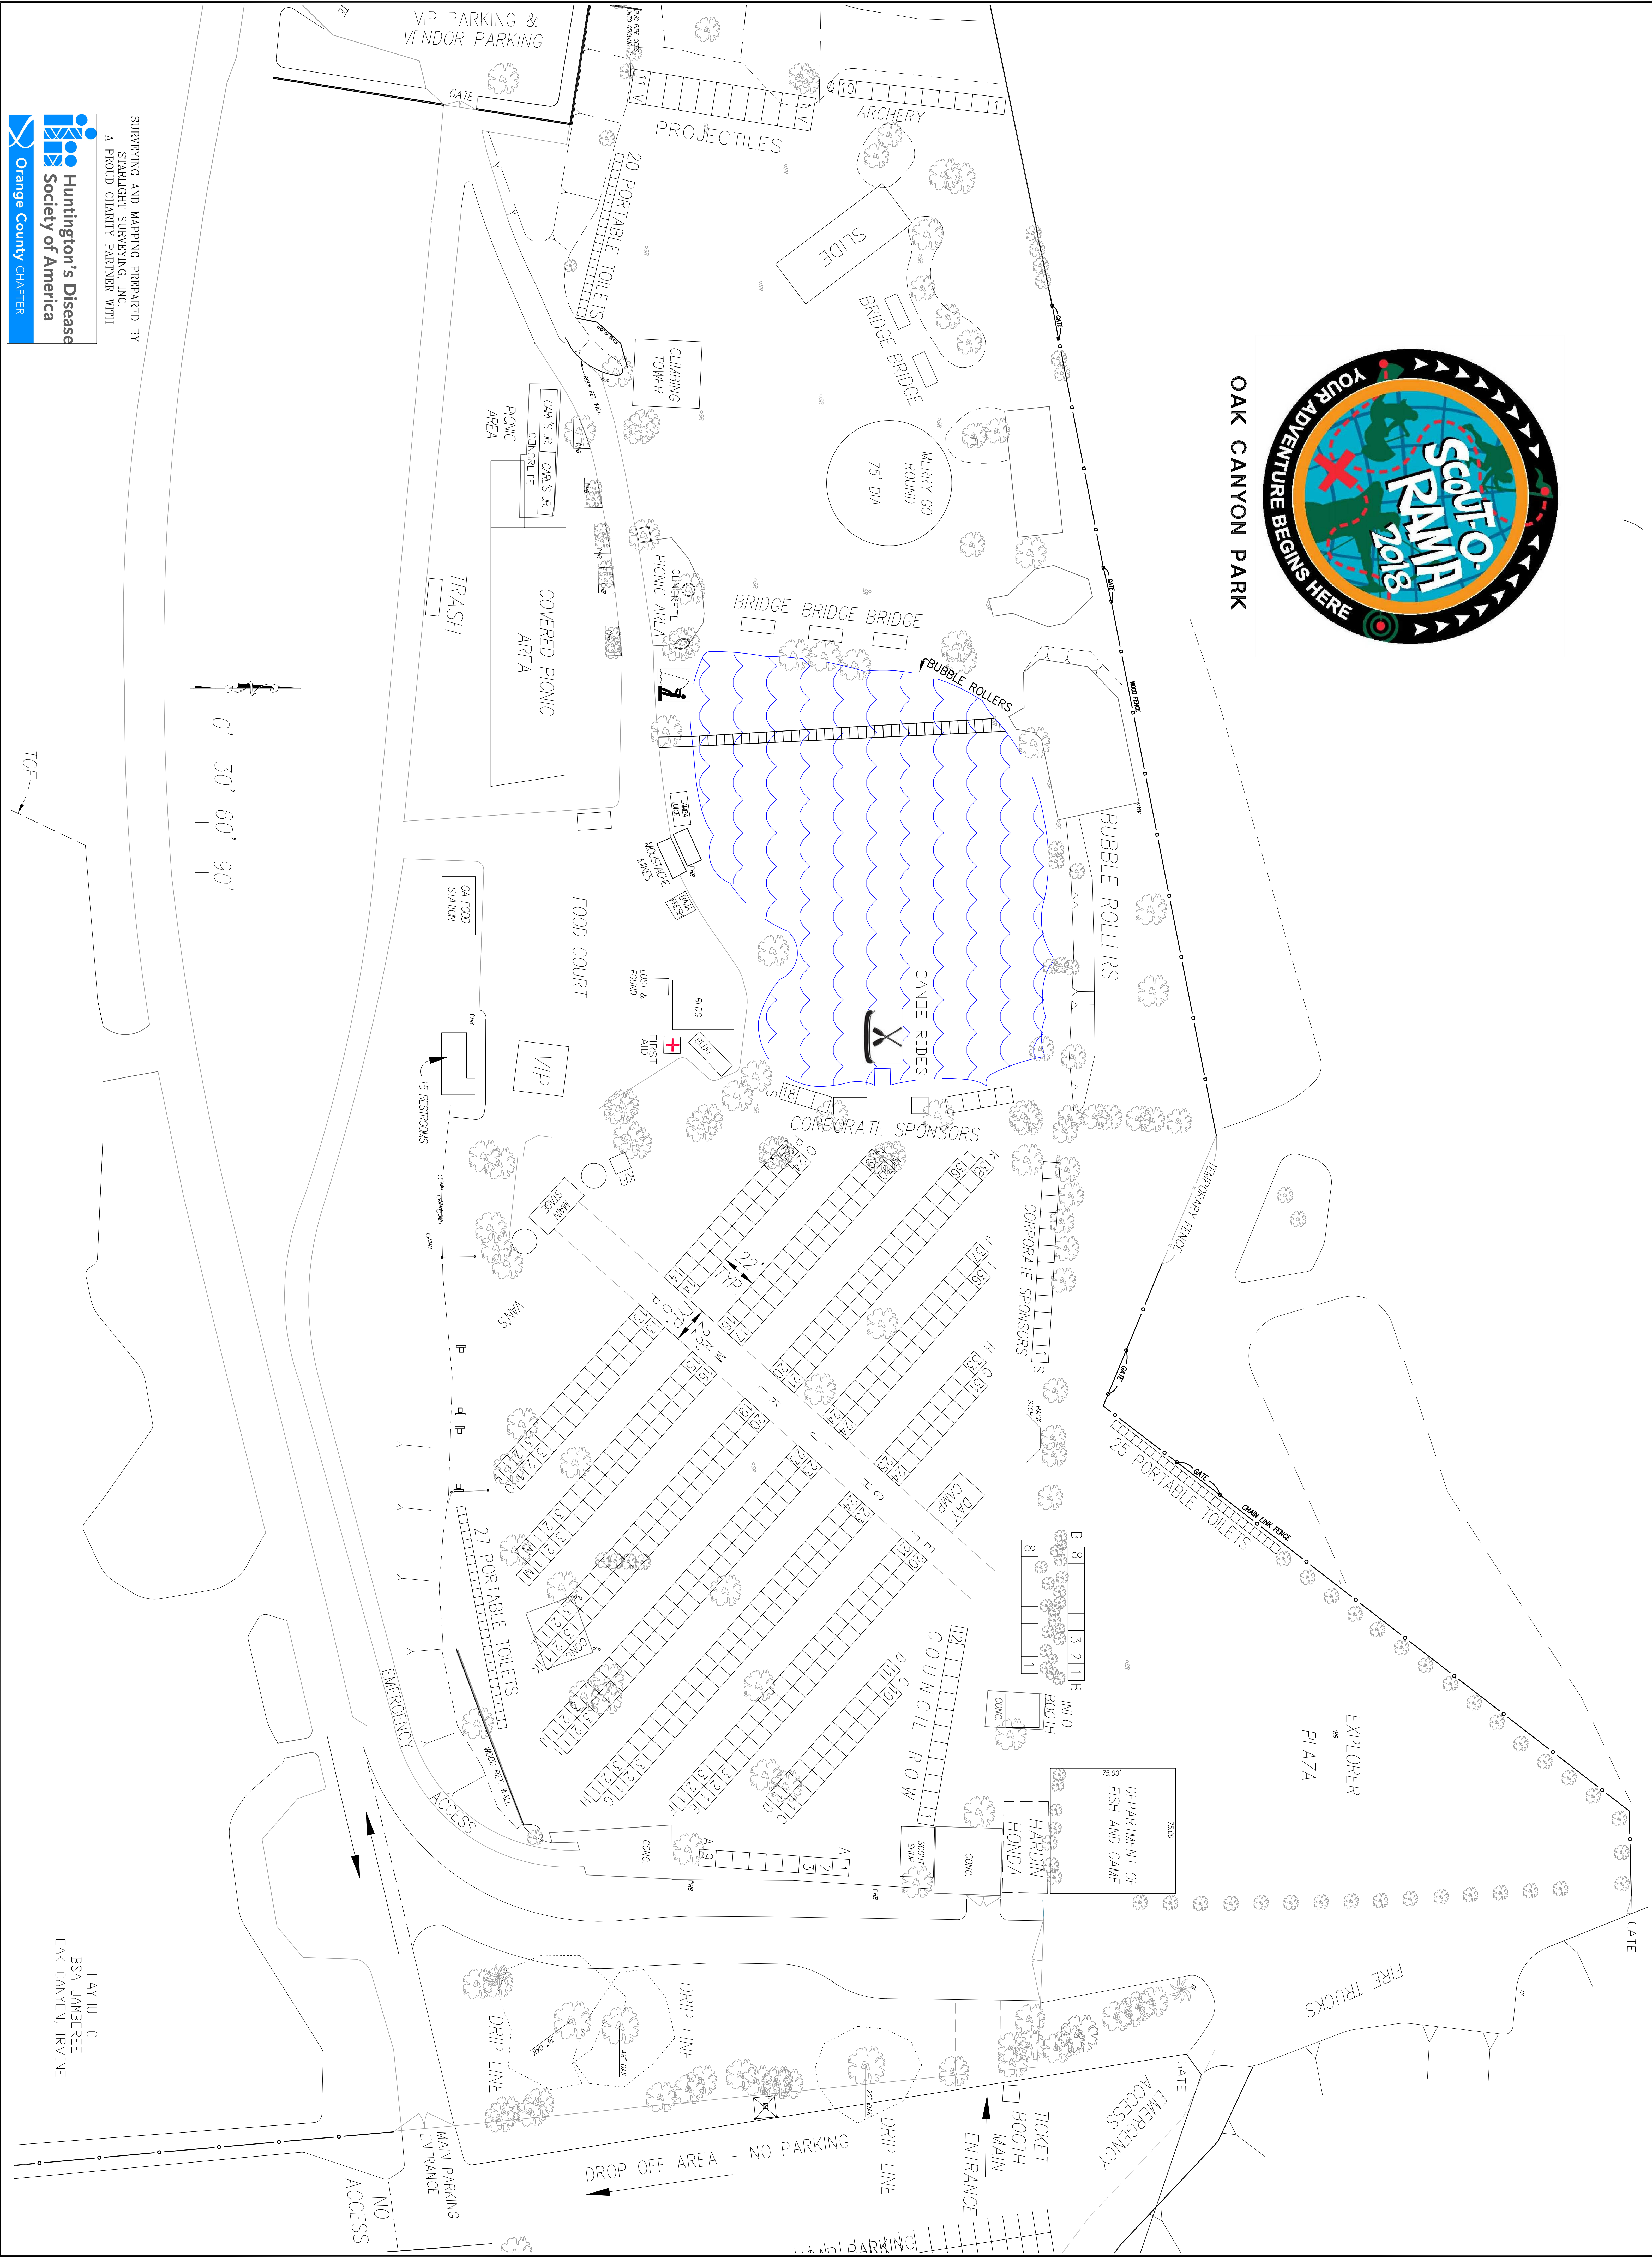

OAK CANYON PARK

SURVEYING AND MAPPING PREPARED BY  
 STARLIGHT SURVEYING, INC.  
 A PROUD CHARITY PARTNER WITH  
**Huntington's Disease Society of America**  
 Orange County Chapter

LAYOUT C  
 BSA JAMBOREE  
 OAK CANYON, IRVINE