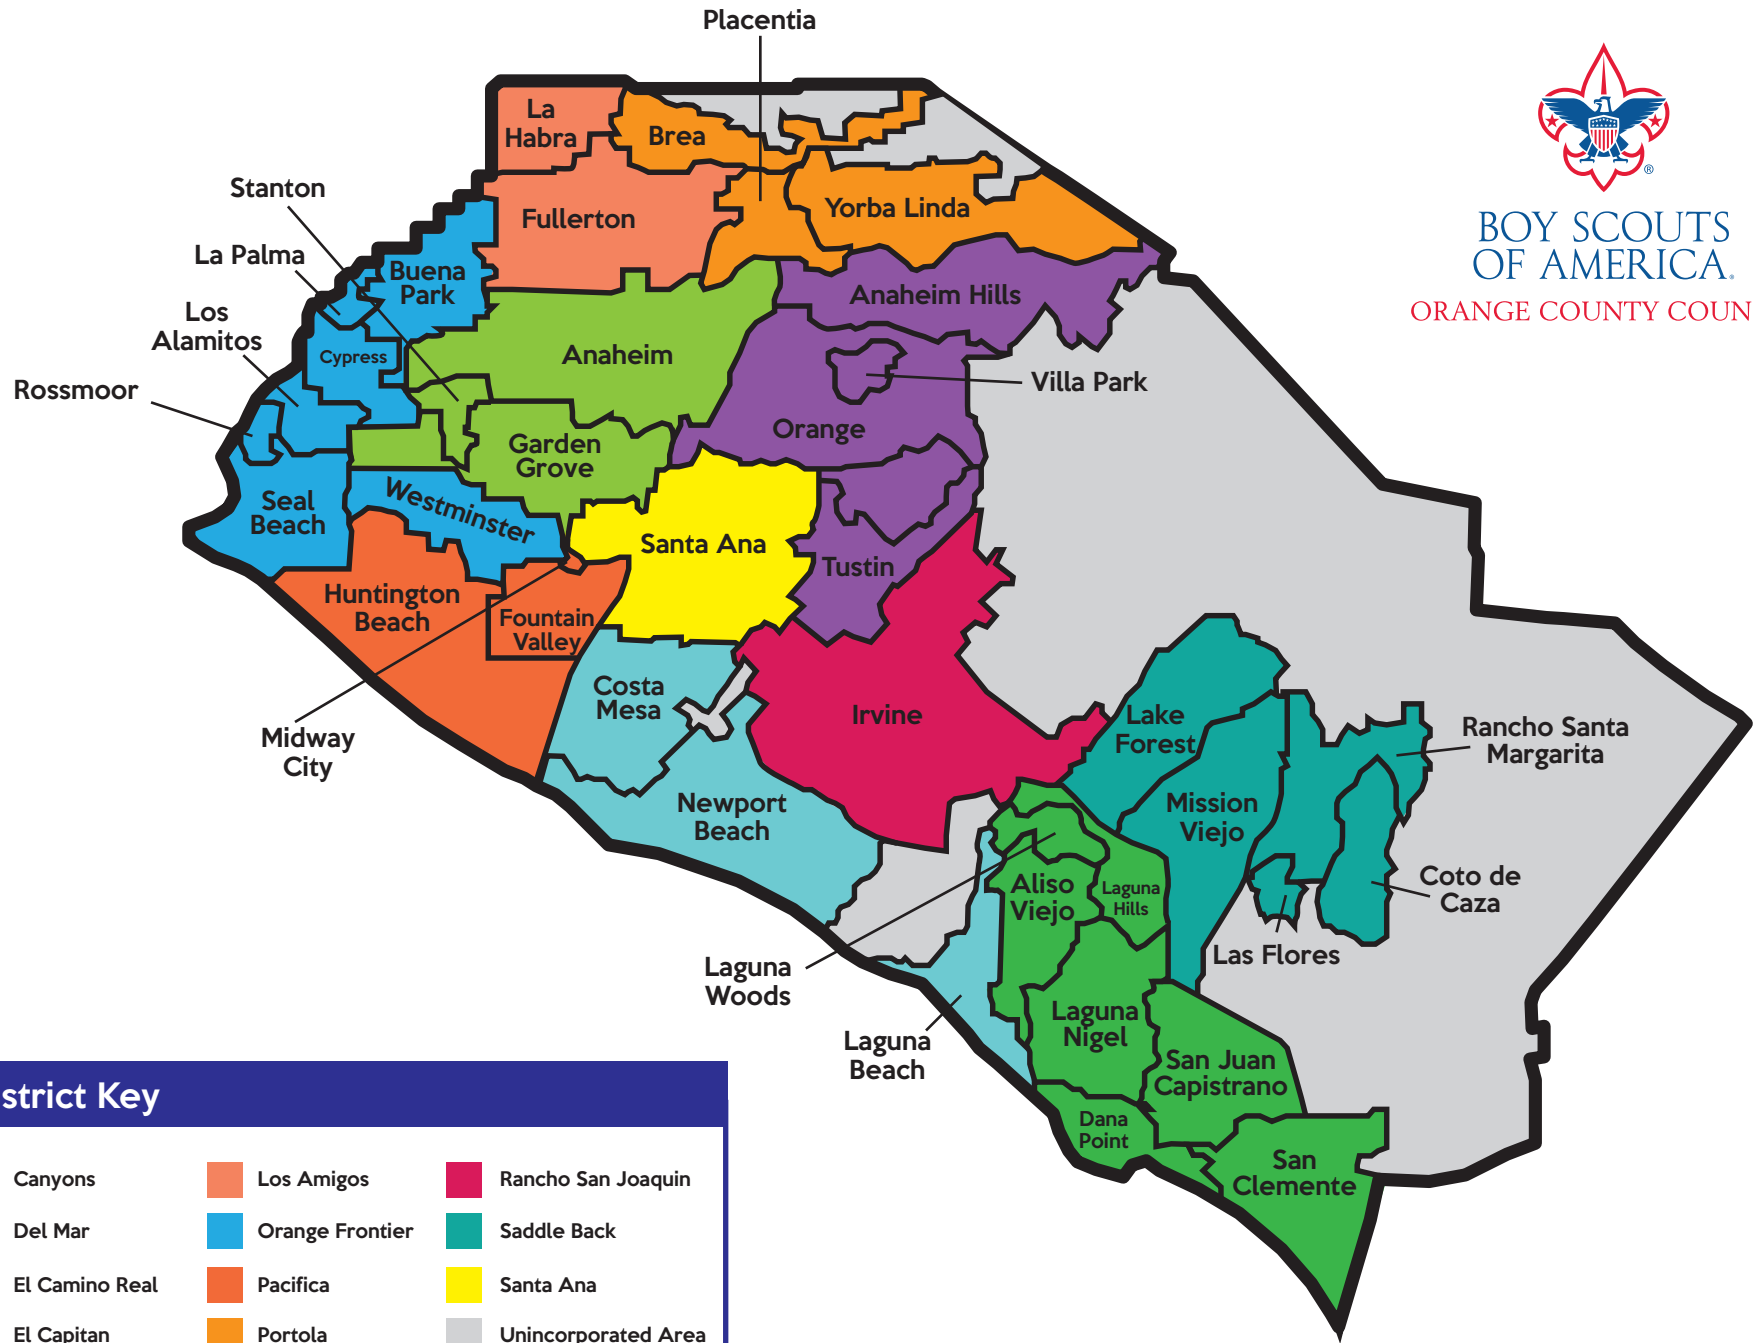

BOY SCOUTS  
OF AMERICA.  
ORANGE COUNTY COUNCIL

### District Key

Canyons	Los Amigos	Rancho San Joaquin
Del Mar	Orange Frontier	Saddle Back
El Camino Real	Pacifica	Santa Ana
El Capitan	Portola	Unincorporated Area