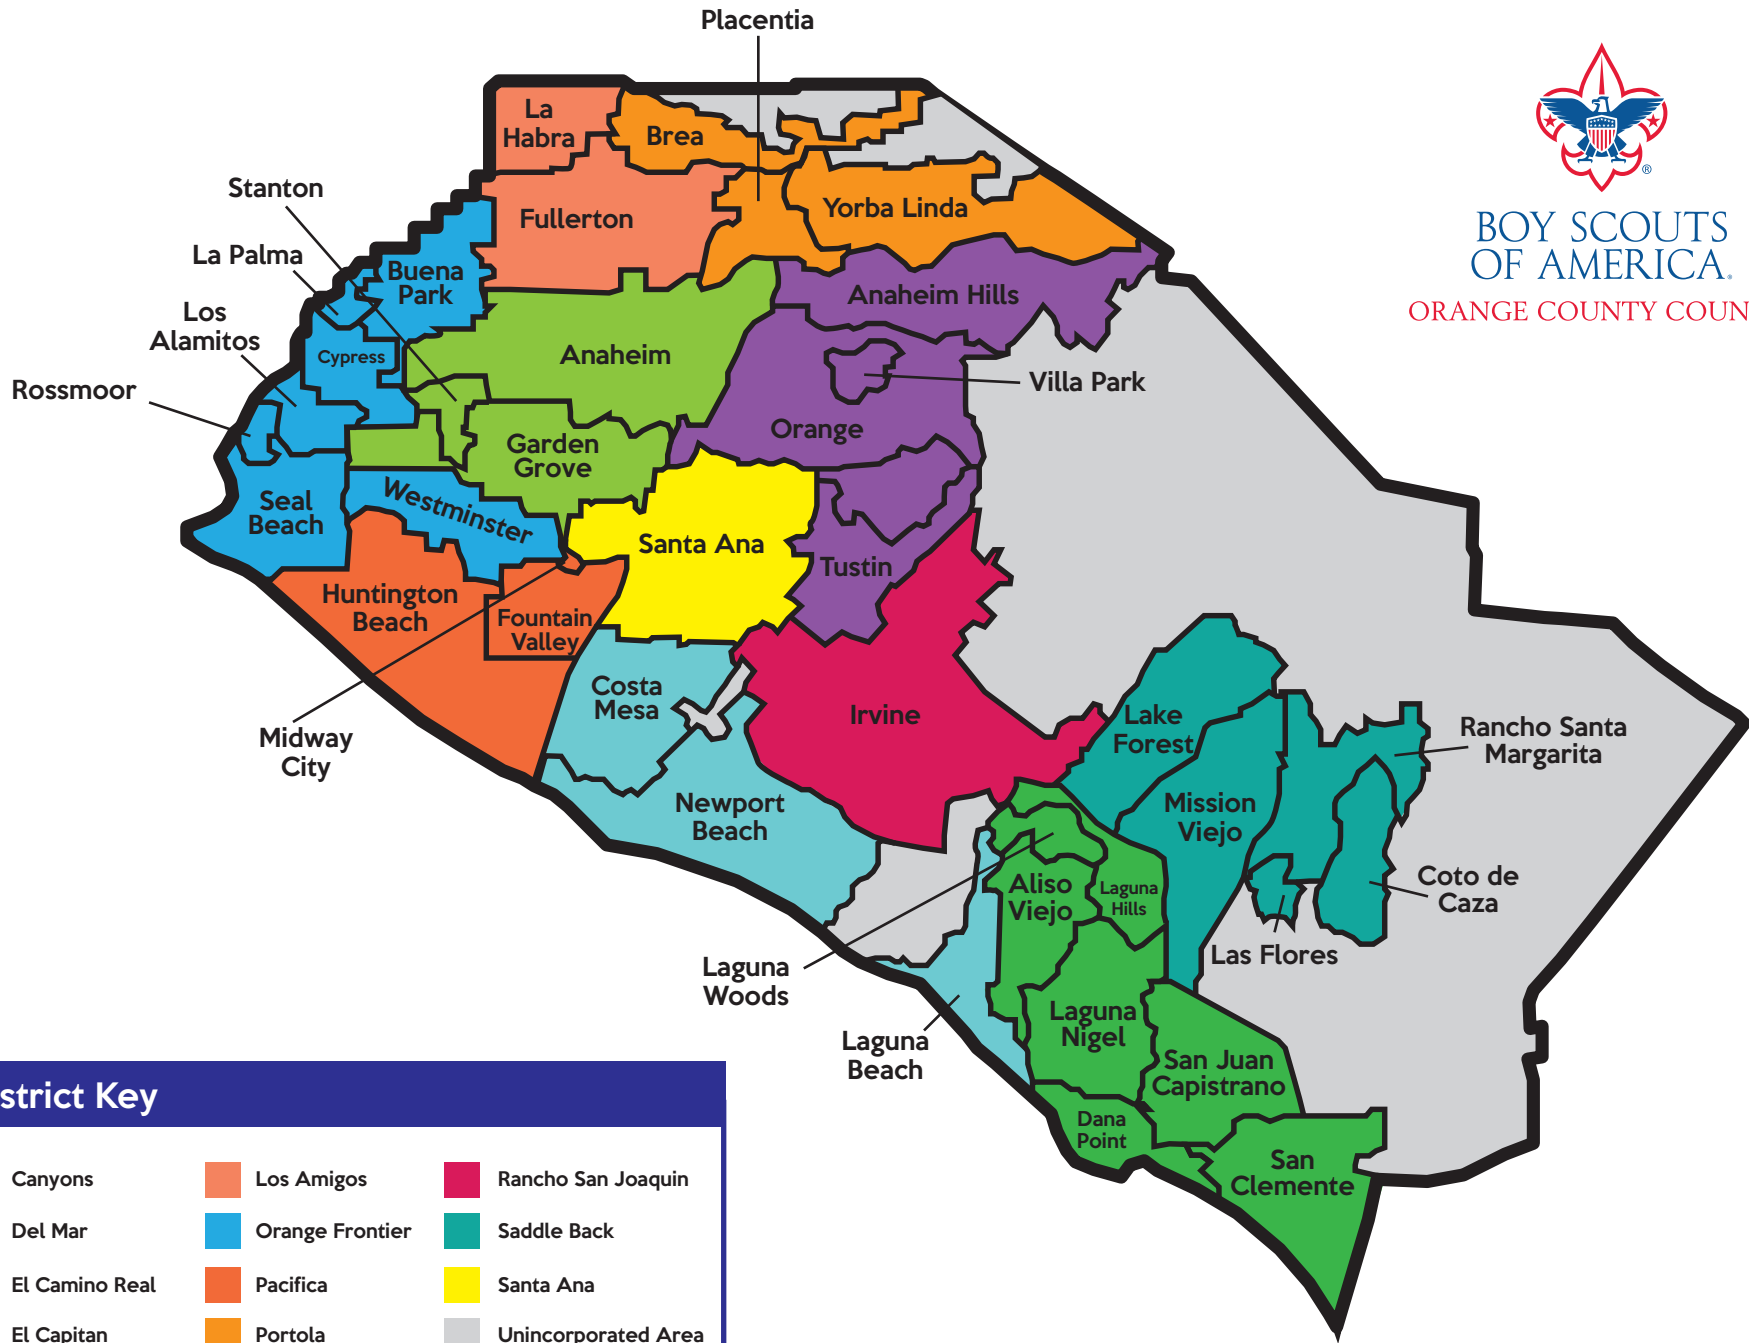

BOY SCOUTS
OF AMERICA.
ORANGE COUNTY COUNCIL

District Key

Canyons	Los Amigos	Rancho San Joaquin
Del Mar	Orange Frontier	Saddle Back
El Camino Real	Pacifica	Santa Ana
El Capitan	Portola	Unincorporated Area